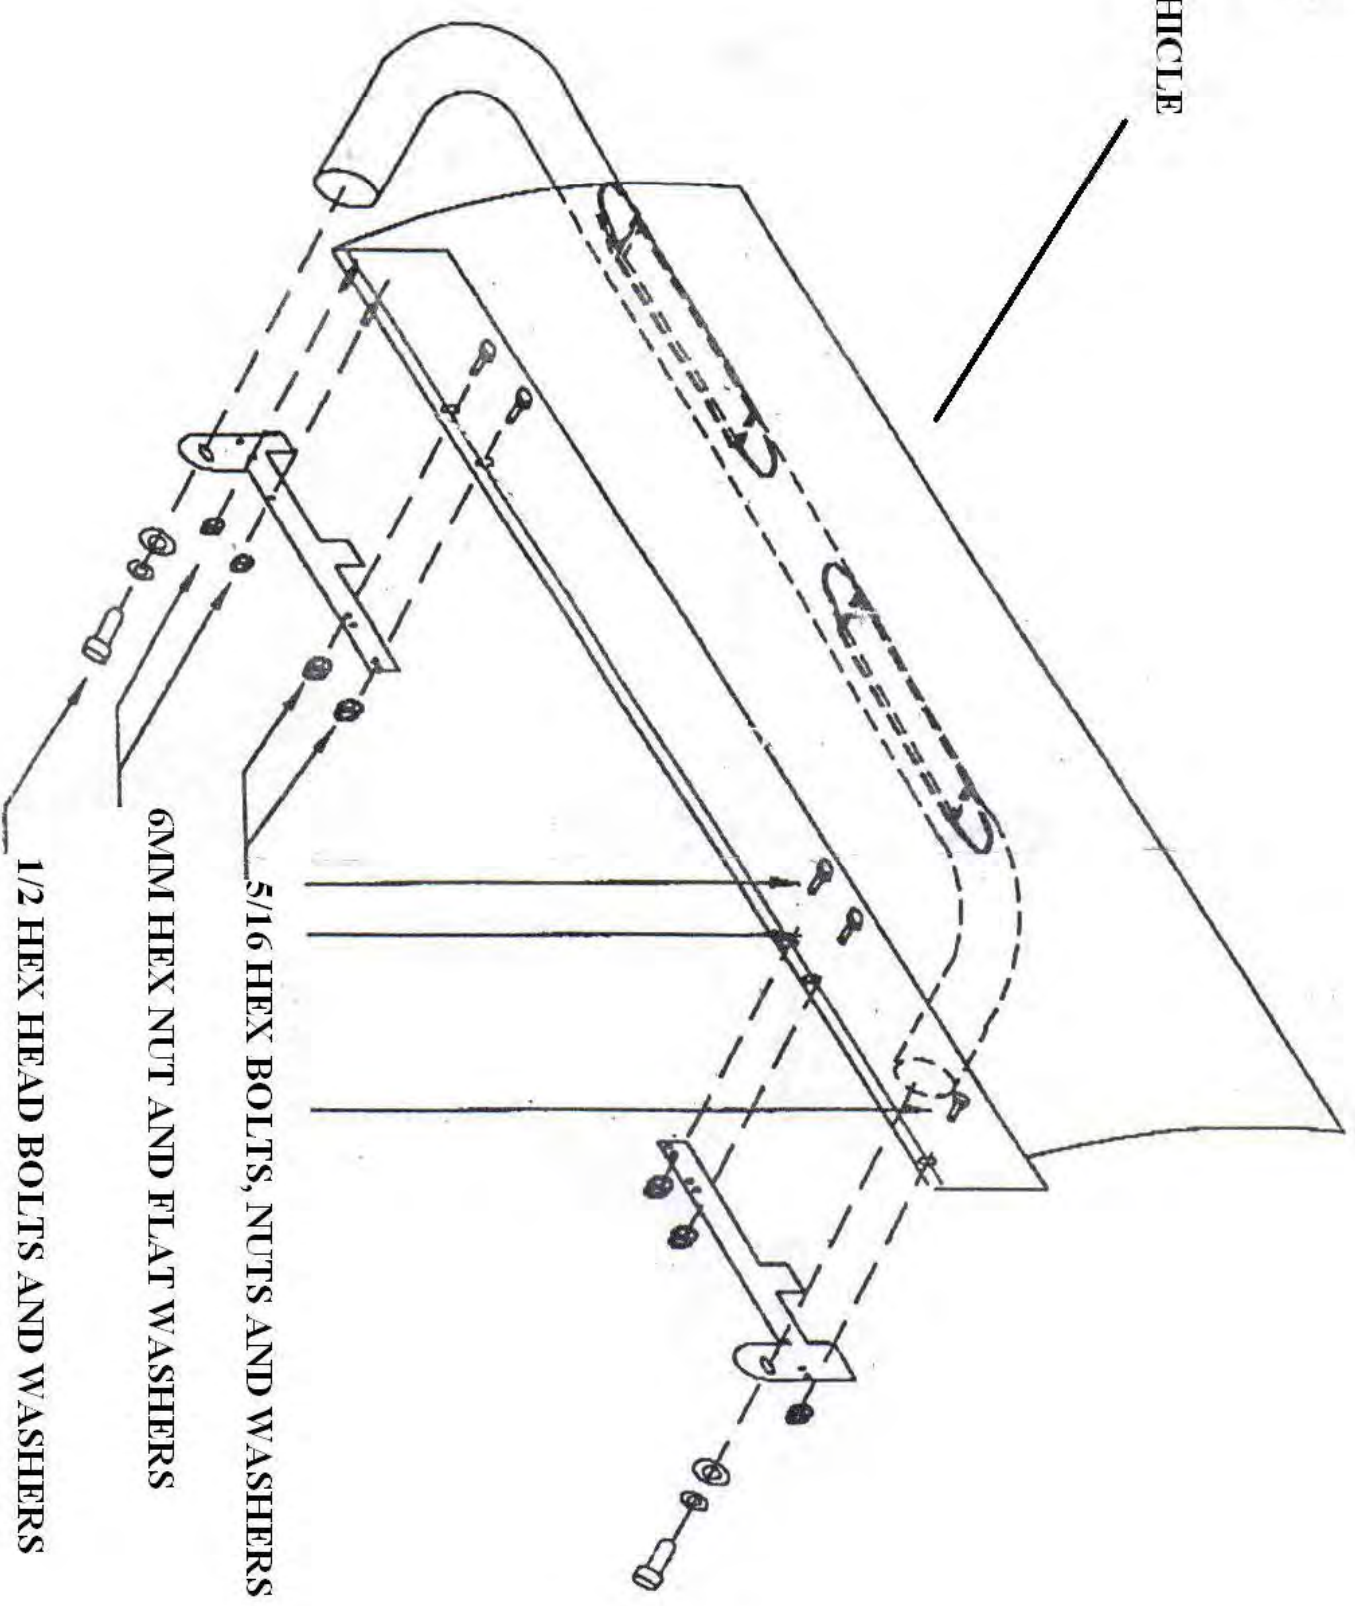

PART 203010 - 2001-05 FORD SPORT TRAC

- Hardware
- 2- Sidebars (driver and passenger)
- 4- Brackets
- 4- 1/2" x 2" Hex bolt
- 4- 1/2 Flat Washers
- 4- 1/2 Lock Washers
- 8- 5/16" Flat Washers
- 8- 5/16" Lock Washers
- 4- 6MM Hex Nuts
- 4- 6MM Plate Washer
- 4- 6MM Lock Washer

SIDE OF VEHICLE

5/16 HEX BOLTS, NUTS AND WASHERS

6MM HEX NUT AND FLAT WASHERS

1/2 HEX HEAD BOLTS AND WASHERS