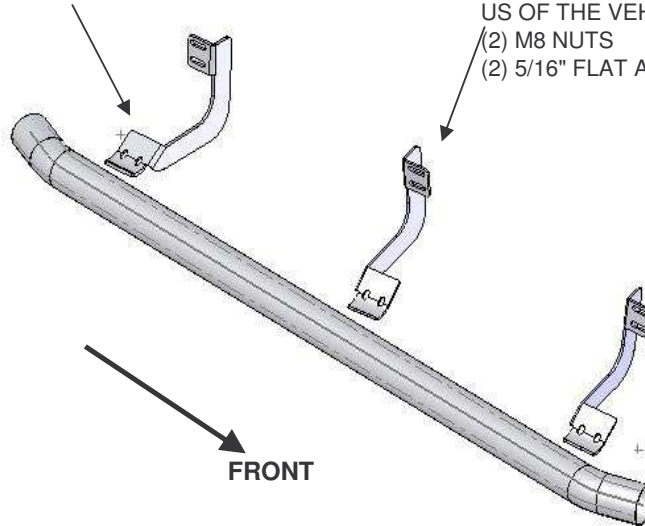

INSTALLATION INSTRUCTIONS
PART#4347(B-C-PS)
05-13 FRONTIER CREW CAB. (USA)

| | |
|--|--------------------------------------|
| Parts List: | (1) Hardware kit including: |
| QTY | T01 (12) M8 Hex nut |
| P01 (1) Side bar set Driver & Passenger | T02 (12) 5/16" Flat washer |
| P02 (3) Main mounting brackets set Driver & Passenger | T03 (12) 5/16" Lock washer |
| | T04 (12) 3/8 x 1 1/4" Hex. Head bolt |
| | T05 (12) 3/8" Flat washer |
| | T06 (12) 3/8" Lock washer |

| | |
|------------------------|----------------------|
| Tools required: | |
| Socket & Wrench 13 mm | Ratchet |
| Socket & Wrench 9/16" | Extension to ratchet |

Instructions: **Aproximated installation time: 30 min.**

1. Read and understand instructions completely before beginning installation.
2. Identify the correct side before installing, the track but near the fold of the Side bar it is towards atras of vehicle.
3. Identify below in the rocker panel, in the sides, spiral per us to the front, center and rear of vehicle.
4. Install brackets on spiral per us to the front, center and atras of vehiculo and attach with (2) nuts M8, (2) flat and lock washer 5/16". Leave loose.
5. It mounts the Side bar on brackets and attach with (2) 3/8 x 1 1/4" hex head bolt, (2) flat and lock washer ,by each bracket. Leave loose.
6. Make any final alignment to the side bar and tighten all bolts.
7. Remember to check and re-tighten all bolts periodically.

Assembly Diagram:

ILLUSTRATION

ATTACH THE SIDE BAR TO EACH BRACKET
 WITH:
 (2) 3/8 x 1 1/4" HEX HEAD BOLT
 (2) 3/8" FLAT AND LOCK WASHER

ATTACH EACH BRACKET TO THE SPIRAL PER
 US OF THE VEHICLE WITH:
 (2) M8 NUTS
 (2) 5/16" FLAT AND LOCK WASHER